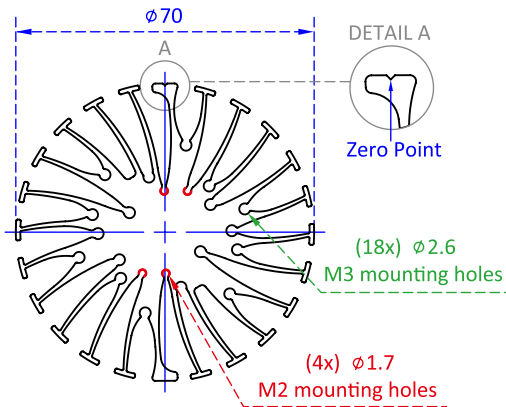

ModuLED Nano

ø70 x H50 / 80 (mm)
 Rth 2.2 - 1.8 °C/W
 Power Pd 22.7 - 28 W

MORE PRODUCT DETAILS

ModuLED Nano Modular Passive Star LED Cooler ø70mm

Drawings & Dimensions

Unit: mm

ModuLED Nano 7050

ModuLED Nano 7080